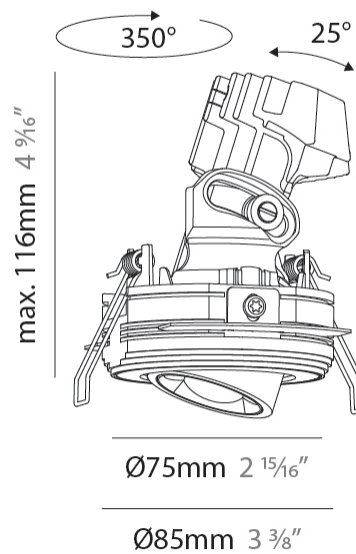

GENERAL

Series: Oiko Pro Round
Subseries: Oiko Pro Round Adjustable
Brand: Prolicht
Division: Architectural
Mounting Type: Trimless
Mounting Location: Ceiling
Subcategory: Downlight

PHYSICAL

Shape: Round
Diameter (mm): 75
Diameter (in): 2 15/16
Height (mm): 116
Height (in): 4 9/16
Ceiling Thickness (mm): 10 / 12.5 / 15 / 25
Ceiling Thickness (in): 3/8 or 1/2 or 9/16 or 1
Min. Recessing Depth (mm): 125
Min. Recessing Depth (in): 4 15/16
Light Distribution: Direct
Fixture Finish: SSR / BKV / CWI / CRY / HAB / UFT / ITA / RUA / FTG / MYG / LOD / PUS / FRO / FUP / KIA / POP / BLS / SPG / MEY / GOH / GUM / CHC / COM / ABZ / JAG / OBR / MOS / ROR
Fixture Material: Aluminum Die Cast
Cut-out Measurements: D. 86mm / 3 3/8"

ELECTRICAL

Lamp Type: LED (Zhaga Standard)
Input Wattage (W): 16
Total Output Wattage (W): 14.6
Dimming: Tri-Mode (Non-Dimming and Phase Dimming (120Vac only) and 0-10V Dimming)
Driver Included: No
Driver Location: Recessed Housing
Driver Type: Constant Current - Universal
Driver Class: Class 2
Input Voltage (V): 120 - 277
Constant Current (MA): 350

LED

Number of LEDs: 1
Color Temperature (°K): 2700 / 3000 / 3500 / 4000
Max. Delivered Lumen (lm): 1067 / 1150 / 1217 / 1220
Nominal Lumen (lm): 1393 / 1501 / 1589 / 1592
CRI: >90 CRI
Lamp Life (hrs): 50000

OPTICAL

Reflector°: 14
Adjustability: Rotational 350° / Tilt 25°

RATINGS AND CERTIFICATIONS

Certified By: Certified for North American Standards
IP rating: IP20