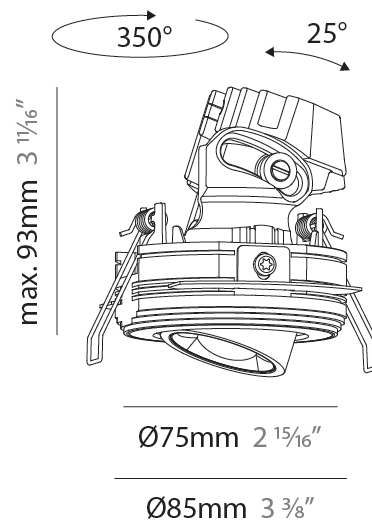

PHYSICAL

Shape: Round
Diameter (mm): 75
Diameter (in): 2 15/16
Height (mm): 93
Height (in): 3 11/16
Ceiling Thickness (mm): 10 / 12.5 / 15 / 25
Ceiling Thickness (in): 3/8 or 1/2 or 9/16 or 1
Min. Recessing Depth (mm): 105
Min. Recessing Depth (in): 4 1/8
Light Distribution: Direct
Diffuser: Lens Pack - Spread Lens / Linear Spread Lens / Honeycomb Louver
Fixture Finish: SSR / BKV / CWI / CRY / HAB / UFT / ITA / RUA / FTG / MYG / LOD / PUS / FRO / FUP / KIA / POP / BLS / SPG / MEY / GOH / GUM / CHC / COM / ABZ / JAG / OBR / MOS / ROR
Fixture Material: Aluminum Die Cast
Cut-out Measurements: D. 86mm / 3 3/8"

ELECTRICAL

Lamp Type: LED (Zhaga Standard)
Input Wattage (W): 16
Total Output Wattage (W): 14.6
Dimming: Tri-Mode (Non-Dimming and Phase Dimming (120Vac only) and 0-10V Dimming)
Driver Included: No
Driver Location: Recessed Housing
Driver Type: Constant Current - Universal
Driver Class: Class 2
Input Voltage (V): 120 - 277
Constant Current (MA): 350

LED

Number of LEDs: 1
Color Temperature (°K): 2700 / 3000 / 3500 / 4000
Max. Delivered Lumen (lm): 1464 / 1556 / 1630 / 1645
Nominal Lumen (lm): 1566 / 1665 / 1743 / 1759
CRI: >90 CRI
Lamp Life (hrs): 50000

OPTICAL

Reflector: 60
Adjustability: Rotational 350° / Tilt 25°

RATINGS AND CERTIFICATIONS

Certified By: Certified for North American Standards
IP rating: IP20